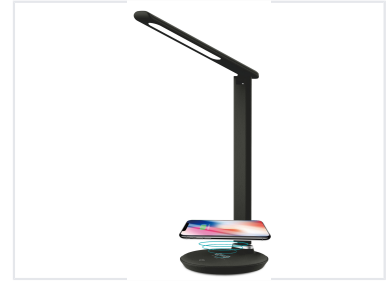

Touch-Sensitive LED Desk Lamp with Wireless Charging and USB Output

This multifunctional desk lamp features a USB output and touch-sensitive controls. It also offers wireless charging capabilities for Qi-enabled devices.

ADDITIONAL IMAGES

Product Overview

Modern Workspace Illumination

This multifunctional LED desk lamp is designed to streamline your workspace by combining high-quality task lighting with integrated charging solutions. It features a responsive touch-sensitive control system that allows for seamless brightness adjustment across three steps or stepless dimming. With a built-in wireless charging pad and a dedicated USB output port, this lamp serves as a comprehensive power hub for your mobile devices.