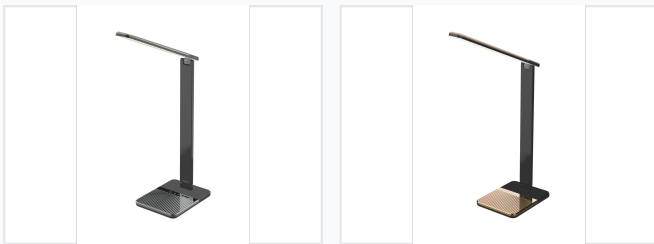

Touch Sensitive LED Desk Lamp with DC Charging

This LED desk lamp offers simple but useful illumination. It features touch-sensitive controls and three different lighting modes.

ADDITIONAL IMAGES

Product Overview

Modern LED Task Lighting

This high-grade LED desk lamp is designed for professional workspaces and reading environments, combining a sleek aesthetic with versatile functionality. Featuring touch-sensitive controls and three distinct lighting modes, it offers precise adjustment for brightness and color temperature to suit any task. With its durable ABS and PC construction and efficient DC power supply, this lamp provides a reliable, long-lasting lighting solution for offices, study areas, or bedside tables.

Technical Specifications

Model Number	TGX-A928
Construction Material	ABS+PC
Power Consumption	12 W
Input Voltage	AC100-240V 50/60Hz
Net Weight	951.4 g

Lighting Performance

Lumen Output

220 LM

Min Lumens

600 LM