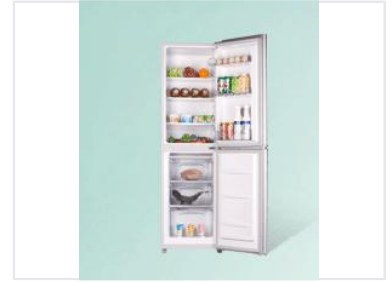

# Top-Freezer Refrigerator

This refrigerator features a top-mounted freezer compartment and a bottom-mounted refrigerator compartment. The refrigerator section includes multiple shelves and door storage compartments for organized food storage, while the freezer section consists of drawers for easy access.

### Modern Efficient Cooling Solution

This top-freezer refrigerator is designed with a clean, minimalist aesthetic suitable for professional commercial or residential environments. It features a spacious top-mounted refrigeration compartment with versatile shelving and door storage to ensure optimal organization. The dedicated bottom-mounted freezer section utilizes drawers for quick and efficient access to frozen goods.

### Storage Features

- Adjustable refrigerator shelves
- Door storage compartments
- Freezer drawer system