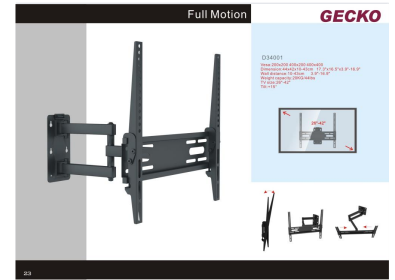

Tilt and Swivel TV Wall Mount for 26-42 inch Screens

This TV wall mount is designed for 26-42 inch screens. It features tilt and swivel capabilities and is compatible with VESA standards 200x200, 400x200, and 400x400.

Product Overview

Professional Tilt and Swivel TV Wall Mount

This high-quality wall mount is engineered for 26-42 inch television screens, offering versatile viewing angles for professional or home office setups. Featuring a robust construction with a 25 KG weight capacity, it ensures your display remains securely positioned. The integrated tilt adjustment allows for optimal screen positioning to reduce glare and improve visibility in any environment.

Technical Specifications

Performance Highlights

25 KG

Weight Capacity

15 degree

Tilt Adjustment

Dimensions & Wall Distance

Metric	Value
Wall Distance	10-43cm
Product Dimensions	44x42x10-43cm