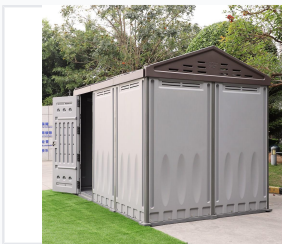

# Three-Room High-Density Polyethylene Garden Shed

This garden shed features a three-room design for organized storage of tools and equipment. Constructed from eco-friendly, recyclable high-density polyethylene (HDPE), it offers weather resistance, UV protection, and easy assembly.

## ADDITIONAL IMAGES

### Versatile Three-Room Modular Garden Shed

This high-density polyethylene (HDPE) garden shed features a modular, three-room design that provides flexible storage and workspace solutions for professional and residential environments. Constructed from eco-friendly, 100% recyclable materials, the structure is engineered for durability with full weather resistance, UV protection, and thermal insulation. Designed for quick, 2-hour assembly, it offers a low-maintenance, long-lasting storage solution backed by an 8-10 year warranty.