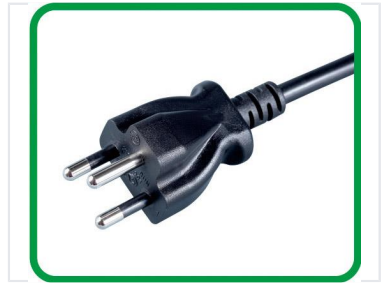

Thailand TISI Standard Power Cord

This power cord is suitable for electric appliances requiring TISI standard plugs. It features a three-pin Thailand plug.

Product Overview

Professional Thailand TISI Power Cord

This high-quality three-prong AC power cord is specifically engineered to meet Thailand's TISI electrical standards. Designed for reliability and safety, it features a molded plug configuration suitable for a wide range of household and professional appliances. The cord ensures secure power transmission, making it an ideal choice for new equipment installations or replacement needs.