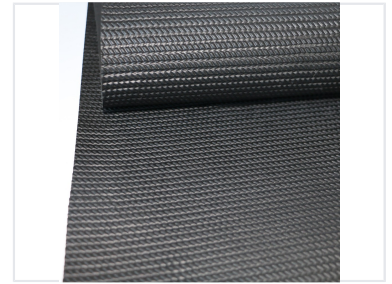

# Textured Pimple Rubber Sheet

This pimple rubber sheet is washable and easy to maintain. It offers anti-fatigue properties and reduced noise, even in heavy traffic areas.

### Textured Pimple Rubber Sheet

The Textured Pimple Rubber Sheet is a versatile industrial material designed for high-performance applications requiring superior grip and slip resistance. Featuring a distinctive pimple texture, this sheet is engineered for durability and resilience in demanding environments. It is an ideal solution for automotive, industrial, and commercial settings, particularly where safety and surface traction are critical requirements.

## Technical Specifications

Reference Number	GW-001
Thickness Range	6 mm
Width Range	1.5 m
Roll Length Range	20 m

### Available Colors

Black • Grey • Blue • Green • Red

Back Surface Finish	Cloth wove, Smooth
---------------------	--------------------