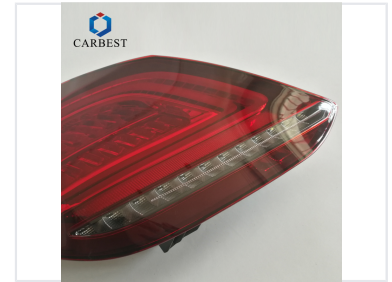

## Tail Light for W205 C-Class (2015-2018)

This tail light assembly is designed for W205 C-Class models from 2015 to 2018. It provides essential vehicle lighting functions, including brake lights, turn signals, and running lights.

### ADDITIONAL IMAGES

#### Premium Replacement Tail Light

This tail light assembly is precision-engineered for Mercedes-Benz W205 C-Class vehicles manufactured between 2015 and 2018. Designed as a direct-fit replacement, it integrates seamlessly with the vehicle's existing electrical system to ensure reliable operation and safety. The unit features durable lens construction and high-performance lighting to maintain optimal rear visibility in various road conditions.