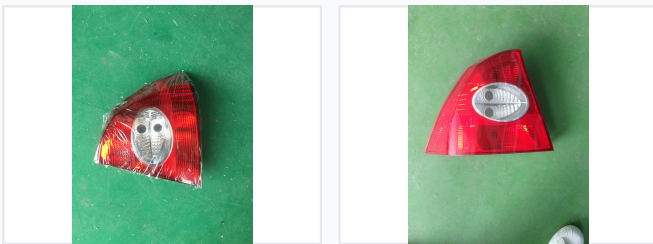

## Tail Light Assembly for 2009 Ford Focus

This is a used tail light assembly designed for the 2009 Ford Focus. The assembly provides optimal visibility and safety with its red lens, integrated reflector, and clear lens section for reverse lights.

### ADDITIONAL IMAGES

#### Tail Light Assembly Overview

This tail light assembly is a direct replacement component designed specifically for the 2009 Ford Focus. It features a robust housing with an integrated red lens, clear sections for reverse lights, and pre-configured mounting points to ensure a proper fit. As a genuine replacement part, it provides the reliability and visibility required for vehicle safety.

#### Lens Composition

- Red lens
- Integrated reflector
- Clear reverse light section

Housing Materials Black Plastic, Durable Housing