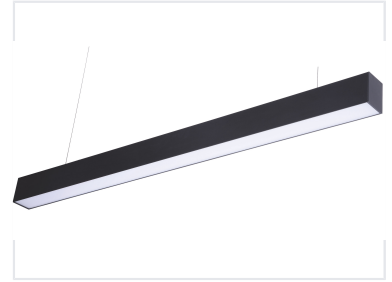

Suspended LED Linear Light Fixture

This suspended LED linear light fixture features a sleek, rectangular design. It provides uniform and energy-efficient illumination suitable for offices, retail spaces, and modern interiors.

ADDITIONAL IMAGES

Overview

Modern Linear Lighting Solution

This suspended LED linear light fixture is designed to deliver uniform, energy-efficient illumination for professional environments. Featuring a sleek, minimalist profile with durable housing, it integrates seamlessly into offices, retail spaces, and modern commercial interiors. The fixture offers adjustable suspension height and provides glare-free lighting, enhancing visual comfort and productivity in any setting.

Physical Characteristics

Finish Options

White • Black

Housing Material

Aluminum

Design Style

Minimalist Rectangular

Technical Specifications