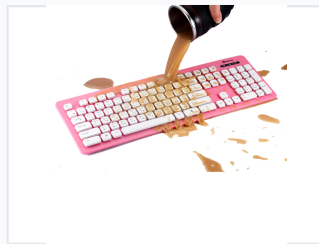

ADDITIONAL IMAGES

Overview

Compact and Durable Input Solution

The Super-Slim Washable USB Keyboard is a versatile and durable input device designed for both home and office environments. Featuring a spill-resistant construction and a floating key design, it ensures longevity and easy cleaning in active workspaces. With a standard full-size QWERTY layout including a numeric keypad and function keys, it offers a comfortable and productive typing experience for various operating systems.

Technical Specifications

Connection Interface	Wired USB
Layout	Full QWERTY with Numeric Keypad
Key Mechanism	Membrane

Key Features

Performance Highlights

1 Slim
Profile

1 Wired
Connectivity

Durability & Protection	Spill-Resistant, Waterproof, Floating Key Design

Compatibility

Operating System Compatibility

- Windows
- General OS Support