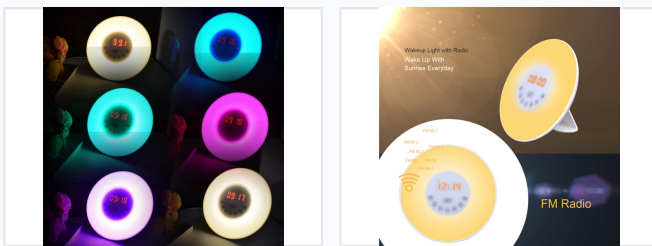

Sunrise Sunset Simulation Alarm Clock with FM Radio

This alarm clock simulates sunrise and sunset with six color options, providing a natural wake-up and sleep aid. It includes an FM radio and adjustable brightness for personalized use.

ADDITIONAL IMAGES

Product Overview

Natural Sleep-Wake Solution

This multifunctional sunrise and sunset simulation alarm clock is designed to improve sleep cycles by mimicking natural light patterns. Featuring six vibrant color options and ten levels of adjustable brightness, it provides a gentle wake-up and wind-down experience. The device also includes an integrated FM radio, making it a versatile addition to any bedside table.

Technical Specifications

Timer Functions

- 30-minute sunrise pre-alarm
- 30-minute sunset pre-sleep
- 12/24 hour time format

Light Functionality

Sunrise Simulation, Sunset Simulation, 6 Colors, 10 Brightness Levels