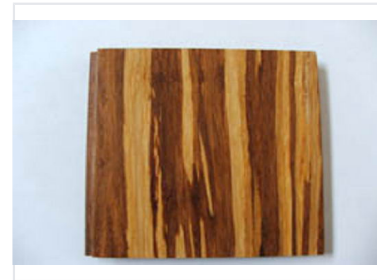

Stranded Woven Bamboo Flooring

Stranded woven bamboo flooring features a distinctive tiger pattern achieved through a unique weaving process. Known for its exceptional hardness, this flooring is resistant to wear and tear, making it suitable for high-traffic areas.

Product Overview

Premium Stranded Woven Bamboo

Tiger stranded woven bamboo flooring offers a unique and highly durable solution for both residential and commercial spaces. Created through a specialized weaving process, the distinct tiger pattern combines varying bamboo shades for a visually striking appearance. Engineered for exceptional hardness, this flooring provides superior resistance to wear and tear in high-traffic environments, serving as a sustainable and stylish alternative to traditional hardwood.