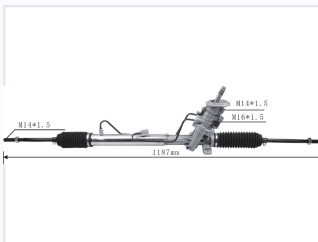

Steering Rack for VW Lupo Polo Gol Saveiro

This steering rack is designed for VW Lupo, Polo, Gol, and Saveiro models. It provides precise steering control and responsiveness.

ADDITIONAL IMAGES

Product Overview

Precision Steering Performance

This steering rack assembly is engineered to meet or exceed OEM standards, providing precise steering control and reliable responsiveness for a range of Volkswagen models. It features high-quality seals and components, ensuring long-term durability and optimal performance. Designed for a direct replacement fit, the unit includes all necessary mounting points and connections for an efficient installation process.

Compatibility

Supported Vehicle Models

- VW Lupo
- VW Polo 1.6L/2.0L (2003-2009)
- VW Gol (2009-2013)
- VW Saveiro (2010-2013)

Technical Specifications

Total Length	1187 mm
Threaded Ends Specification	M14*1.5
Main Body Ports	M14*1.5, M16*1.5