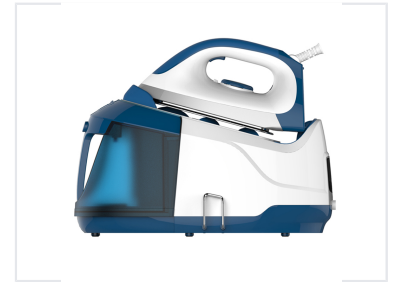

# Steam Station Ironing System

This steam station iron provides efficient and professional garment care. It features a powerful steam generator for rapid wrinkle removal and a precision ironing plate for smooth gliding.

## ADDITIONAL IMAGES