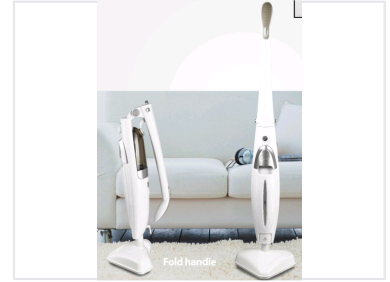

Steam Floor Mop for Hard Surfaces

This steam mop is designed for efficient and hygienic floor cleaning. It features a foldable handle for compact storage and easy maneuverability.

Overview

Professional Steam Cleaning

This high-performance steam floor mop is designed for efficient and hygienic maintenance of hard surfaces in both residential and office environments. Featuring a 1500W heating element and an adjustable steam control, it provides deep sanitization for various floor types. The innovative triangular head design ensures effortless cleaning in corners and tight spaces, while the foldable handle allows for compact and convenient storage.

Technical Specifications

Power Rating

1500 W

Power

Compatible Voltage	110V, 220V
Water Tank Capacity	550 ml
Power Cord Length	5 M

Features

Key Features

- Adjustable steam control
- Foldable handle design
- Triangular mop head for corners