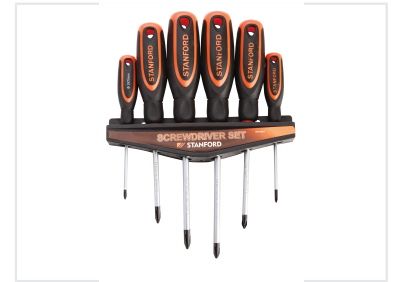

Star Screwdriver Set - 6 Piece

This 6-piece screwdriver set features chrome vanadium steel blades for durability and corrosion resistance. Each screwdriver has an ergonomic handle for comfortable grip and increased torque.

Product Overview

Professional Star Screwdriver Set

This 6-piece star screwdriver set is engineered for durability and precision, featuring high-quality chrome vanadium steel construction. Each tool is finished with a matt chrome plating and includes a magnetic black tip for secure fastener engagement. Designed with user comfort in mind, the ergonomic grip handles provide excellent torque control for demanding professional tasks.

Technical Specifications

Tip Features

Magnetic • Black Finish

Included Components

Included Sizes

Size	Length
T-10	75mm (3in)
T-15	75mm (4in)
T-20	100mm (4in)
T-25	100mm (4in)
T-27	125mm (5in)
T-30	125mm (5in)