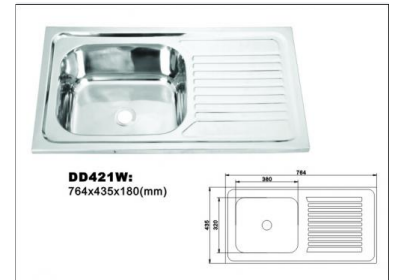

# Stainless Steel Kitchen Sink with Drainboard

This stainless steel kitchen sink features an integrated drainboard. It measures 764 x 435 x 180 mm and includes a single bowl with a ribbed drainboard for efficient water runoff.

## Physical Dimensions

### Key Dimensions

**764 mm**

Overall Length

**435 mm**

Overall Width

**180 mm**

Bowl Depth

Internal Basin Width 320 mm

Internal Basin Length 380 mm