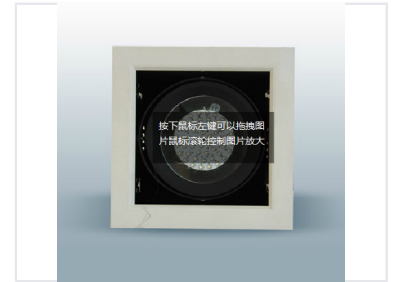

Square LED Ceiling Light

This square LED ceiling light provides focused illumination. It is designed for indoor use, particularly for architectural or accent lighting.

Product Overview

Modern Illumination Design

This Square LED Ceiling Light offers a sophisticated lighting solution for modern indoor spaces. Featuring a unique design with a circular LED array mounted within a clean square frame, it provides both functional illumination and architectural aesthetic appeal. Ideal for accent lighting or general interior use, this fixture combines geometric precision with efficient LED technology.

Technical Specifications

Shape	Square
LED Configuration	Circular array with central cluster and concentric rings
Application	Indoor, Architectural Lighting, Accent Lighting