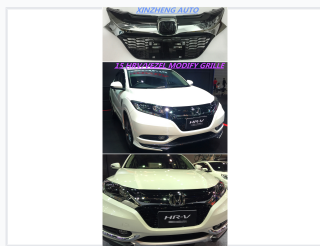

Sport Grille for 2016-2019 HRV/VEZEL

This sport grille is designed for 2016-2019 HRV/VEZEL models. It replaces the factory grille, offering a more aggressive and personalized look.

ADDITIONAL IMAGES

Product Overview

Sporty Upgrade for HRV/VEZEL

This aftermarket sport grille is specifically designed to enhance the front-end aesthetics of 2016-2019 Honda HRV/VEZEL models. Featuring a sleek, modern design with a distinct honeycomb mesh pattern, it provides a more aggressive and personalized look compared to the factory component. Constructed from durable materials, this grille is built to withstand daily driving conditions while ensuring a precise, seamless fitment.