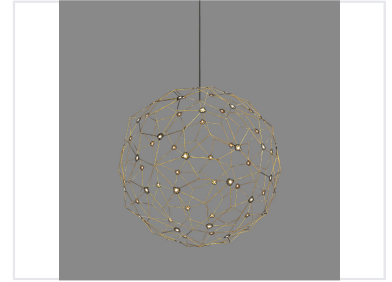

Spherical Metal Rod Pendant Light

This decorative lighting fixture features a spherical structure composed of interconnected metal rods with small light sources. The metal frame has a gold finish and is suspended by a thin cable, creating a floating appearance suitable for modern interiors.

Product Overview

Sophisticated Modern Illumination

This spherical metal rod pendant light offers a unique fusion of architectural design and ambient lighting. Crafted from high-quality brass with an elegant gold finish, the fixture features interconnected rods that create a floating, firefly-like aesthetic. Its modular design allows for flexible assembly, making it a versatile choice for diverse modern interior spaces.