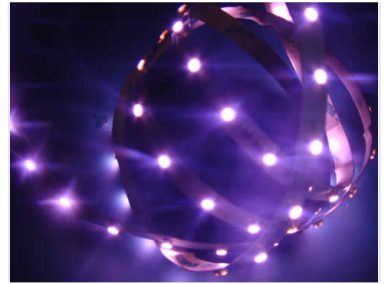

Spherical LED Strip Lighting System

This lighting system features a spherical arrangement of LED strip lights, creating a visually appealing illumination effect. Designed for professional use, it provides ambient or accent lighting in various settings.

Product Overview

Professional Spherical LED Lighting System

This advanced LED strip lighting system features a unique spherical arrangement, engineered to deliver exceptional visual impact and high-quality illumination. Designed for professional environments, the flexible substrate allows for seamless mounting on curved surfaces to create stunning ambient or accent lighting effects. Its versatile construction makes it an ideal solution for specialized architectural or commercial installations seeking a modern lighting aesthetic.

Technical Specifications

Mounting Configuration	Spherical
Substrate Flexibility	Yes
Primary Applications	Ambient Lighting, Accent Lighting, Commercial Installation, Architectural Lighting

Performance

Illumination Style

Visual Appeal • Uniform Distribution • Flexible Mounting