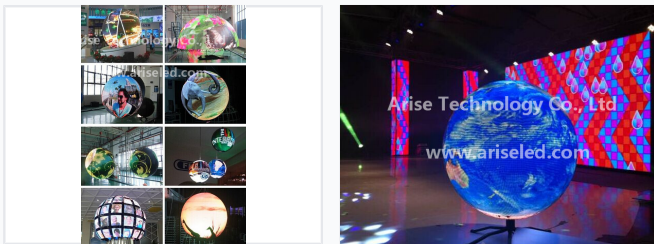

# Spherical LED Display Screen

This spherical LED display provides a 360-degree viewing experience. It is available in various pixel pitches, including P4, P5, P6, P7.62, P8, and P10.

## ADDITIONAL IMAGES

### Innovative Spherical Display

This spherical LED display offers a unique 360-degree viewing experience, making it a powerful tool for creative advertising and immersive visual storytelling. Designed for versatility, it serves as an ideal centerpiece for casinos, shopping malls, bars, discos, and exhibitions. With its seamless construction and high-quality SMD technology, it delivers vibrant, eye-catching content that captures attention from every angle.