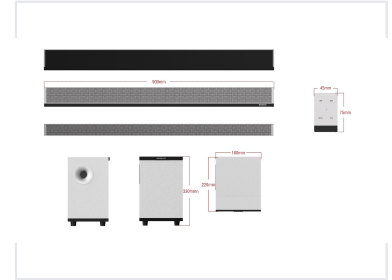

ADDITIONAL IMAGES

Overview

Immersive Audio Experience

This high-performance soundbar and subwoofer system is engineered to elevate home entertainment with rich, clear audio and deep bass. The sleek, modern design features a metal mesh grille and compact form factor, ensuring it fits seamlessly into any professional or residential setup. Designed for convenience, the system includes a wireless subwoofer and a dedicated remote control for easy operation.

Physical Dimensions

| | |
|----------------------------------|-----------------------|
| Soundbar Length | 900 mm |
| Subwoofer Dimensions (H x W x D) | 330mm x 180mm x 220mm |
| Remote Control Dimensions | 45mm x 75mm |

System Features

Included Components

- Soundbar
- Wireless Subwoofer
- Remote Control

Design Highlights

Sleek Metal Mesh Grille • Compact Subwoofer • Wireless Connectivity