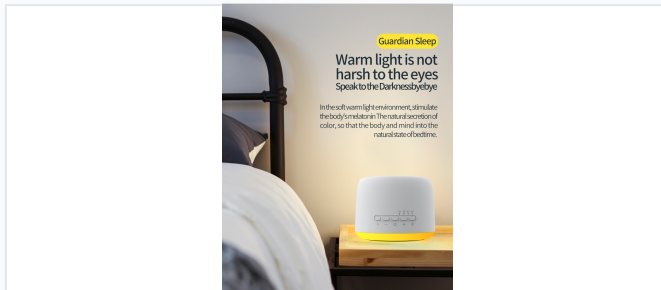

### Sleep-Enhancing Sound Therapy Night Light

This innovative sleeping instrument combines ambient lighting with sound therapy to create an optimal environment for rest. Featuring 36 built-in natural sound effects and adjustable warm lighting, it helps mask external noise and promotes natural melatonin secretion. Designed for convenience, the device is portable with dual power options and includes a built-in timer for automated shut-off.

## Audio & Lighting

The soft, warm light is designed to be gentle on the eyes and stimulate natural melatonin secretion, preparing the body for sleep.

Features 36 exclusive sleep-aid music options including rain, nature sounds, and lullabies to effectively mask external noise.