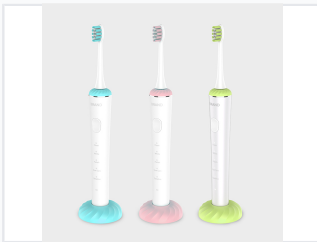

Sonic Rechargeable Electric Toothbrush with Multiple Modes

This sonic electric toothbrush offers multiple cleaning modes including clean, white, polish, gum care, and sensitive. It comes with a charging base for convenient charging.

ADDITIONAL IMAGES

Product Overview

Professional Sonic Cleaning Technology

This advanced sonic electric toothbrush is engineered to deliver superior plaque removal and improved gum health through powerful sonic vibrations. Featuring five specialized brushing modes, it allows users to customize their oral hygiene routine to meet specific needs like whitening or gum sensitivity. With a durable IPX7 waterproof design and long-lasting lithium-ion battery, it offers professional-grade cleaning performance in a sleek, user-friendly package.