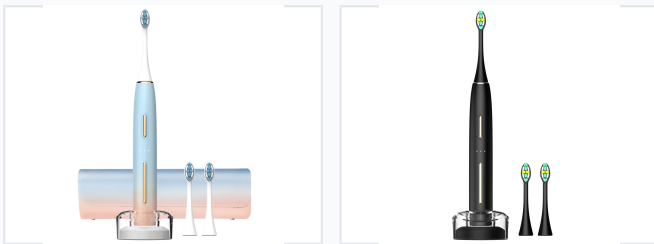

# Sonic Electric Toothbrush with Wireless Charging

This electric toothbrush uses sonic vibration technology for effective teeth cleaning and whitening. It features wireless charging and a pressure sensor to prevent damage to gums.

## ADDITIONAL IMAGES

### Advanced Sonic Oral Care

This smart sonic electric toothbrush utilizes powerful magnetic levitation technology to deliver up to 42,000 strokes per minute, ensuring effective cleaning and whitening. Designed for professional oral hygiene, it features a pressure-sensing function with gradual strength adjustment to protect gums and enamel. The device offers extensive customization with 15 distinct brushing modes and a long-lasting battery that provides up to 60 days of use on a single 8-hour wireless charge.

### Key Features

- Magnetic levitation motor
- Pressure-sensing gradual strength adjustment
- Splash-proof design
- Large capacity lithium battery

Weight	193 g
--------	-------