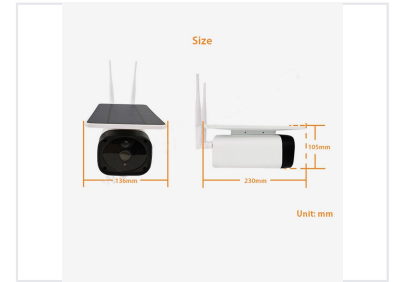

# Solar Powered Outdoor Wireless IP Camera

This IP camera is equipped with a solar panel for continuous power and wireless operation. Designed for outdoor use, it provides high-definition video recording and remote monitoring.

### Unit Dimensions

Dimension	Value	Unit
Width	136	mm
Height	105	mm
Total Length (with bracket)	230	mm