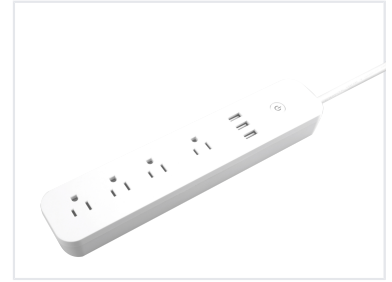

# Smart WiFi Power Strip with USB Charging Ports

This indoor smart power strip features individually controlled WiFi outlets and always-on sockets, along with USB charging ports. It is equipped with overload and surge protection for connected devices.

### Smart WiFi Power Strip with USB

This indoor IP20 smart power strip integrates seamless WiFi connectivity with versatile power options for modern home and office environments. It features three independently controllable outlets, one always-on outlet, and three high-speed USB charging ports, all managed through the Smart Life or Tuya Smart app. Enhanced with integrated surge and overcurrent protection, this device offers both safety and remote management capabilities.