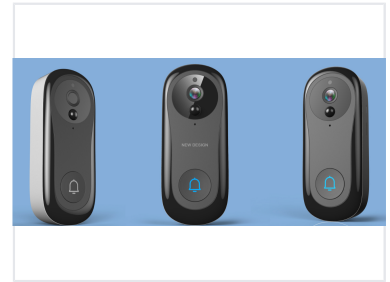

Smart Video Doorbell with Two-Way Audio

This smart video doorbell enhances security and convenience. It features a high-resolution camera with a wide viewing angle and sends instant alerts to smartphones upon detecting activity.

Overview

Smart Security at Your Doorstep

This wireless smart video doorbell offers a comprehensive security solution for residential and commercial entryways. Featuring high-definition 1080P video and advanced H.265 compression, it delivers clear, efficient monitoring. With integrated PIR motion detection, two-way audio, and night vision capabilities, users can monitor and interact with visitors remotely with ease.

Technical Specifications

Resolution	2MP 1080P
Video Compression	H.265
Lens Size	3mm
Night Vision Range	7 m

Features

Key Features	Two-Way Audio, PIR Motion Detection, Wireless, Night Vision
--------------	---