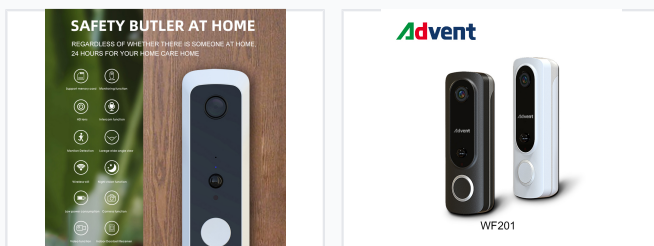

Smart Video Doorbell with Remote Monitoring

This smart video doorbell features a high-definition camera, motion detection, and two-way audio communication. It enables remote monitoring and control via a smartphone app for enhanced security and convenience.

ADDITIONAL IMAGES

Product Overview

Smart Remote Monitoring Solution

This advanced smart video doorbell provides comprehensive home security with high-definition imaging and real-time remote surveillance. Designed for convenience, it supports rapid mobile wake-up, two-way audio communication with noise cancellation, and PIR infrared motion detection. The device integrates seamlessly with mobile applications and includes an indoor receiver for flexible installation and enhanced safety.

Technical Specifications

Battery Life	6 months
Lens Wide-Angle	1.7 mm
Network Protocol	2.4G Wi-Fi
Device Wake-up Speed	1 seconds

Features

Core Capabilities	PIR Motion Detection, Two-Way Talk, Noise Cancellation, Night Vision, Remote Monitoring
Software Platform	TUYA APP
Available Melodies	32 count