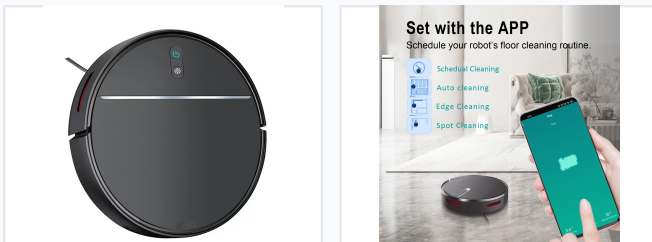

# Smart Robot Vacuum Cleaner with App Control

This smart robot vacuum cleaner features WIFI and app control for convenient operation. It utilizes gyroscope navigation and includes a water tank for mopping functionality.

## ADDITIONAL IMAGES

### Smart Cleaning Efficiency

This advanced smart robot vacuum cleaner delivers a professional-grade cleaning solution with powerful 18000Pa suction. Designed for intelligent operation, it features comprehensive Tuya app control allowing for scheduling and real-time mapping of your cleaning environment. With a robust battery and versatile cleaning modes, it is built to maintain residential or commercial spaces effectively.