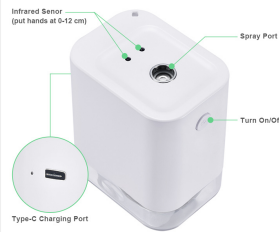

Technical Specifications

Detailed description

Easy-to-use controls including an On/Off button and Type-C charging port.

Battery Capacity

1800 mAh

Battery Capacity

Induction Range

12 cm

Charging Port

Type-C

Spray Technology

Nano-composite micro-porous