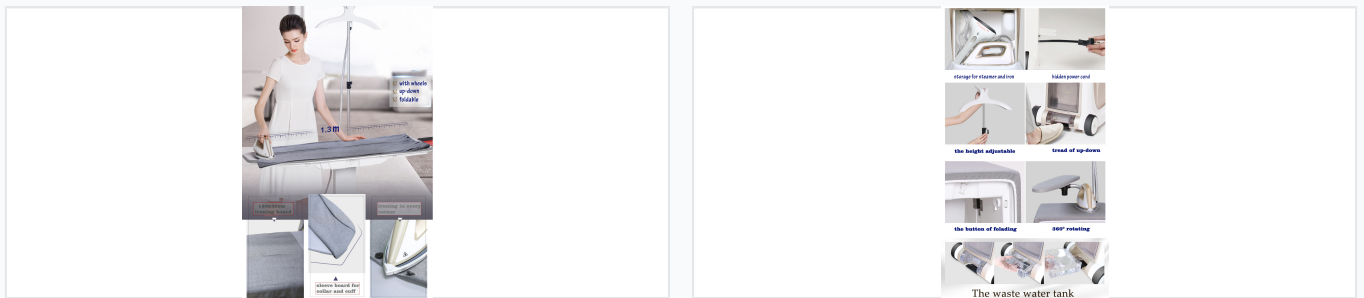

ADDITIONAL IMAGES

Overview

Smart Home All-in-One Ironing System

This advanced smart home ironing system provides a professional garment care solution by combining ironing, steaming, and drying functionalities. Equipped with a high-performance 5-bar steam pressure system and intelligent controls, it ensures efficient wrinkle removal across diverse fabric types. The unit features a foldable, height-adjustable design with mobility wheels, making it an ideal space-saving addition to any modern household.

Dimensions

- Ironing Board: 130x40cm
- Sleeve Board: 30x10cm
- Folded Size: 42x45x70cm
- Adjustable Height: 70-100cm

Body Material Aluminum

Advanced Features

Integrated Features Voice Control, Blowing Mode, Suction Mode, Auto-Calc System, Auto-Cleaning, Safety Auto-Off