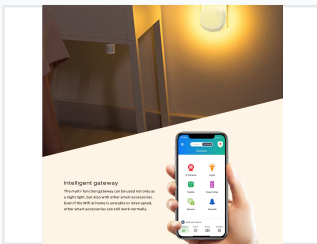

Smart Home Automation and Monitoring Suite

This suite provides a comprehensive solution for automating and monitoring home environments. It incorporates smart devices such as outlets, gateways, doorbells, thermometers, and sensors for seamless and integrated smart home management.

ADDITIONAL IMAGES

Overview

Comprehensive Home Automation Suite

This smart home automation and monitoring suite provides a fully integrated solution for managing your home environment. The system includes a central intelligent gateway, smart outlets, and a variety of sensors designed to enhance security and energy management. By combining occupancy detection, environmental monitoring, and intrusion alerts, this suite offers a seamless experience for remote home control and peace of mind.

Security & Monitoring

Security Alerts

- Audible alarm via gateway
- Visual alarm via gateway
- Mobile app notifications
- One-button alert mode activation

Sensor Applications

Intrusion Detection • Occupancy Detection • Temperature Monitoring