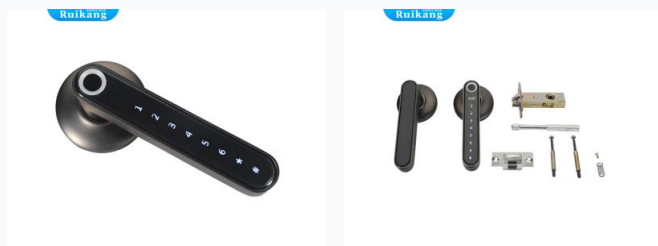

# Smart Entry Door Lock with WiFi and Keypad

This smart entry door lock allows remote access and control via mobile app. The steel construction, WiFi connectivity, and outer keypad provide multiple layers of security.

## ADDITIONAL IMAGES

### Smart Entry Security Solution

This advanced smart entry door lock provides a comprehensive security solution designed for exterior applications. It integrates multiple access methods, including keypad entry, fingerprint scanning, and mobile app control via WiFi. Constructed with durable steel and featuring magnetic gaterig technology, this device ensures both robust physical protection and convenient remote management for modern access control.

## Technical Specifications

Access Methods	Keypad, Fingerprint Scanner, Mobile App, WiFi
Material	Steel
Locking Technology	Magnetic Gaterig
Network Connectivity	Yes