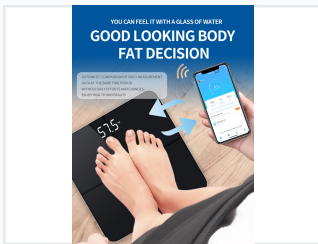

ADDITIONAL IMAGES

Product Overview

Advanced Body Composition Intelligence

This professional-grade smart scale leverages advanced ITO technology and high-precision sensors to deliver comprehensive body composition analysis. Designed for seamless integration into modern health routines, it offers WiFi connectivity for automatic data syncing with the Tuya Smart Life ecosystem. With its elegant tempered glass platform and high-visibility LED display, it provides a sophisticated, reliable tool for family-wide health tracking and personalized wellness management.