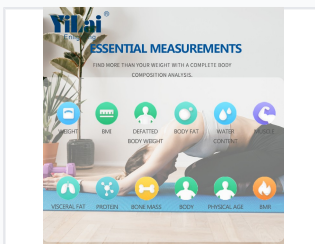

ADDITIONAL IMAGES