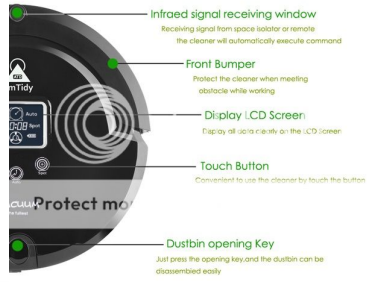

Smart Auto Cleaning Robot Vacuum

This model offers four cleaning functions: sweep, vacuum, dry mopping, and sterilize. It easily handles various surfaces including hardwood, tile, linoleum, and low-pile carpets.

ADDITIONAL IMAGES

Product Overview

Smart Cleaning Performance

This automated cleaning robot delivers a comprehensive maintenance solution for your home with integrated sweep, vacuum, dry mopping, and UV sterilization functions. Designed for convenience, it features intelligent sensor-based navigation, obstacle avoidance, and a low-profile design that easily slides under furniture. With automatic recharging capabilities and customizable scheduling, it ensures your floors remain pristine with minimal manual intervention.

Technical Specifications

Intuitive LCD interface and touch controls for mode selection.

Working Time

130 min

Maximum Run Time

Power Consumption	27.5 W
Operating Noise	50 dB
Dust Capacity	0.35 L
Battery Capacity	2200 mAh
Charging Duration	3.5 hrs

Physical Attributes

Low-profile 8.7cm design allows cleaning under low-clearance furniture.

Dimensions (D x H)	32cm x 8.7cm
Construction Materials	ABS, PP

Certifications

Compliance

CE • GS • RoHS

Features

Includes charging station, virtual wall, remote, and cleaning accessories.