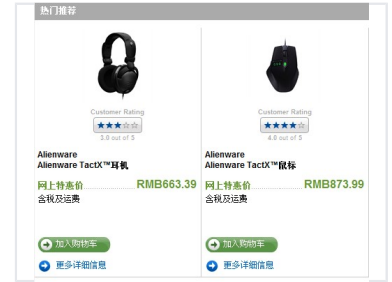

Smart Access Control Card

This is a smart card used for access control systems. It provides a secure method for managing entry into restricted areas.

Product Overview

High-Performance Input Peripherals

This professional-grade gaming peripheral set combines immersive audio technology with high-precision tracking capabilities. Designed for users who demand both comfort and responsiveness, these tools provide a competitive edge in fast-paced environments. The included headset and mouse are tailored for seamless integration, ensuring a high-quality experience for both performance-oriented tasks and extended usage.