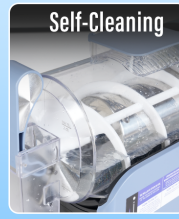

Maintenance & Usage

Designed for easy maintenance with dishwasher-safe parts and self-cleaning functionality.

Maintenance

Self-Cleaning • Dishwasher Safe Parts • Easy to Rinse

Usage Guidelines

Requirement	Specification
Minimum Sugar Content	4%
Alcohol Content (Cocktails)	2.8% - 16%