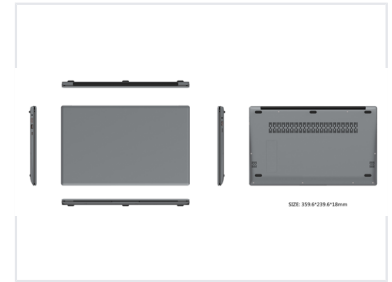

Slim Profile 15.6-inch Business Laptop

This sleek laptop features a 15.6-inch display with a narrow bezel and a full-size keyboard. Its slim profile and lightweight design make it suitable for on-the-go use.

ADDITIONAL IMAGES

Overview

Professional Business Performance

This 15.6-inch business laptop combines a sleek, modern aesthetic with high-performance utility, making it an ideal choice for professional environments. Designed with a slim profile and a narrow bezel display, it offers an immersive viewing experience while remaining highly portable for business travel. The full-size keyboard and responsive trackpad ensure comfort and efficiency for daily tasks, while the matte finish provides a sophisticated, smudge-resistant look suitable for any corporate setting.

Physical Dimensions

Dimensions

359.6 mm

Width

239.6 mm

Depth

18 mm

Thickness

Chassis Finish

Matte

Display & Input

Display Size	15.6 inch
Bezel Design	Narrow bezel
Input Features	Full-size keyboard, Responsive trackpad

System

Operating Environment	Windows
Cooling	Yes