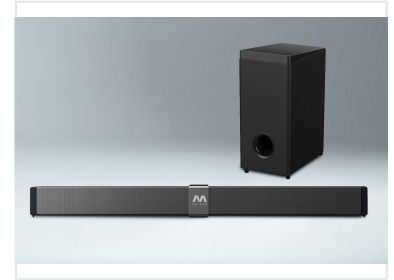

Sleek Sound Bar with Subwoofer

This sound bar provides an immersive audio experience with a sleek design. The system includes a dedicated subwoofer to enhance bass response and create a dynamic soundstage.

Overview

Immersive Audio Experience

The GEOMETRY Sound Bar system delivers a rich and dynamic soundstage, perfect for enhancing home entertainment setups. Designed with a slim profile, it fits seamlessly under your TV or can be wall-mounted for a clean look. With a dedicated subwoofer included, users can enjoy enhanced bass response that brings movies, music, and gaming to life.

Audio Performance

System Components

- Sound Bar Unit
- Dedicated Subwoofer

Connectivity

Input Connectivity	Bluetooth, HDMI ARC, Optical Input
--------------------	------------------------------------

Design & Installation

Mounting Options

Wall Mountable • Under-TV Placement

Profile	Slim
---------	------