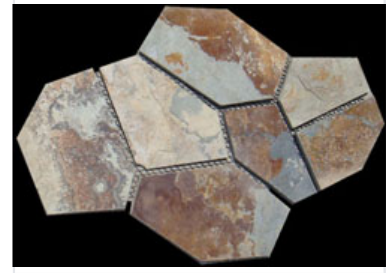

Slate Mosaic Tile for Flooring and Walls

Irregularly shaped slate tiles are arranged in a mosaic pattern. The mosaic features varying sizes and shapes of slate pieces, creating a natural and rustic aesthetic suitable for flooring, wall coverings, or decorative accents.

Product Overview

Natural Slate Mosaic Tile

This slate mosaic tile features an irregular, organic design that brings a rustic and natural aesthetic to any space. Composed of varying sizes and shapes of slate pieces, it showcases a rich palette of earthy tones including browns, grays, and rust colors. It is a versatile solution suitable for both flooring and wall applications, perfect for creating unique decorative accents.

Physical Characteristics

Color Palette

Browns • Grays • Rust

Material

Natural Slate

Design Style

Rustic, Mosaic, Irregular Shape

Applications & Usage