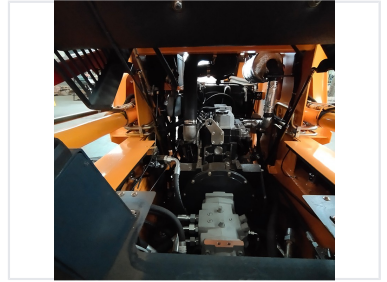

Skid Steer Loader with Snowplow Attachment

This skid steer loader is equipped with a snowplow attachment for efficient snow removal. Its compact design allows for maneuverability in tight spaces, making it suitable for road and pavement maintenance.

ADDITIONAL IMAGES

Overview

High-Performance Skid Steer Loader

This versatile skid steer loader is engineered for demanding work environments, featuring a robust chassis design that ensures stability and comfort. Equipped with a powerful diesel engine and a high-efficiency hydraulic system, it provides excellent vertical lift capability for superior load and carry operations. The ergonomic cabin design prioritizes operator safety and productivity, making it an ideal choice for road construction, pavement maintenance, and winter snow removal tasks.

Performance & Hydraulics

Attachment System

Hydraulic Couplers • Quick-Change

Lift Type	Vertical Lift
Hydraulic Pump Type	Gear Pump

Engine & Power

Key Power Features

- Fuel efficient operation
- High power-to-weight ratio
- Reliable performance in various conditions

Maintenance

Maintenance Access

Easy-access upper and back hood design allows inspection without moving loading arms.