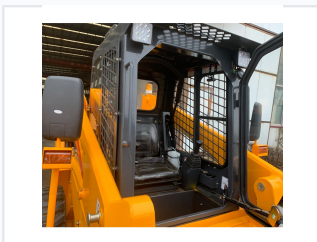

Skid Steer Loader with Snowplow Attachment

This skid steer loader is equipped with a snowplow attachment for efficient snow removal. Its compact design allows for maneuverability in tight spaces, making it suitable for road and pavement maintenance.

ADDITIONAL IMAGES

Overview

High-Performance Skid Steer Loader

This versatile skid steer loader is engineered for demanding work environments, featuring a robust chassis design that ensures stability and comfort. Equipped with a powerful diesel engine and a high-efficiency hydraulic system, it provides excellent vertical lift capability for superior load and carry operations. The ergonomic cabin design prioritizes operator safety and productivity, making it an ideal choice for road construction, pavement maintenance, and winter snow removal tasks.

Performance & Hydraulics

Attachment System

Hydraulic Couplers • Quick-Change

Lift Type	Vertical Lift
Hydraulic Pump Type	Gear Pump

Engine & Power

Key Power Features

- Fuel efficient operation
- High power-to-weight ratio
- Reliable performance in various conditions