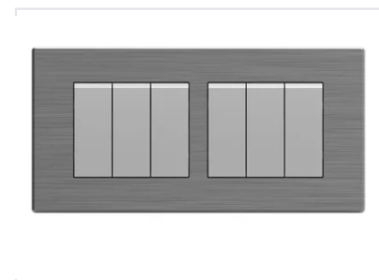

Six-Gang One-Way Light Switch with Stainless Steel Faceplate

This six-gang, one-way light switch is designed with a stainless steel faceplate. It allows control of multiple lighting circuits from one location.

Product Overview

Professional Lighting Control

This six-gang, one-way light switch is engineered for centralized lighting management in both residential and commercial environments. Featuring a robust stainless steel faceplate, it combines a sleek, modern aesthetic with high durability. Designed for reliable daily performance, this unit provides individual on/off control for up to six distinct lighting circuits from one convenient location.

Technical Specifications

Number of Gangs	6
Switch Type	One-way
Faceplate Material	Stainless Steel

Features

Wiring Compatibility	Standard Wiring
Recommended Applications	Residential, Commercial