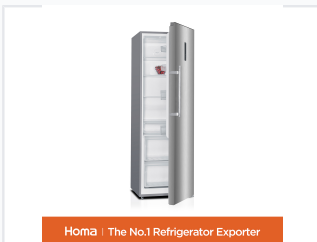

Single Door No-Frost Refrigerator, 60x185 cm

This single-door, no-frost refrigerator is designed for efficient cooling and convenient storage. It measures 60cm in width, 70cm in depth, and 185cm in height and is available in inox, silver, black, and white.

ADDITIONAL IMAGES

Product Overview

Efficient Cooling Performance

This single-door, no-frost refrigerator combines modern cooling technology with a sleek, 60x185 cm design suitable for various kitchen layouts. It features total no-frost functionality to prevent ice buildup and includes smart modes like super cooling, holiday, and lock settings for versatile operation. With a generous 359L net capacity and an energy-efficient Class E rating, it offers a reliable storage solution for professional environments.

Technical Specifications

Net Capacity

359 L

Net Fridge Capacity

Energy Efficiency Class

EU Class E

Dimensions

60 x 185 cm