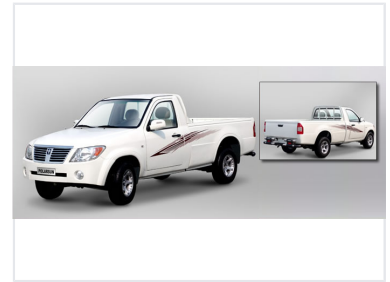

# Single Cab Pickup Truck

This single cab pickup truck is designed for utility and style. It features a cargo bed for hauling and distinctive design elements.

### Robust Single Cab Utility

This single cab pickup truck is engineered for reliability and utility in demanding work environments. Featuring a spacious cargo bed and a durable exterior design, it balances functional performance with modern styling elements like chrome accents and alloy wheels. Designed for professional use, this vehicle offers a dependable solution for logistics, construction, or transport needs.

### Body Style

Single Cab Pickup