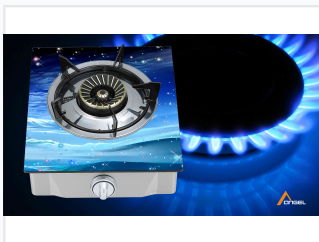

ADDITIONAL IMAGES

Product Overview

Compact Cooking Solution

This single burner gas stove features a durable glass top with an artistic, decorative design, making it a stylish addition to any kitchen. Engineered for efficiency, it includes a central brass burner and stainless steel ring for optimal heat distribution. Its robust base and sturdy pot supports ensure stability, while the compact footprint is ideal for small kitchens, apartments, or outdoor cooking environments.

Technical Specifications

Burner Type	Central brass burner
Surface Material	Durable glass top
Burner Ring Material	Stainless steel
Control Mechanism	Front-mounted control knob

Features

Key Features	Compact Design, Easy to Clean, Heat Efficient, Stable Base

Usage

Ideal For

- Small kitchens
- Apartments
- Outdoor cooking
- Limited cooking spaces