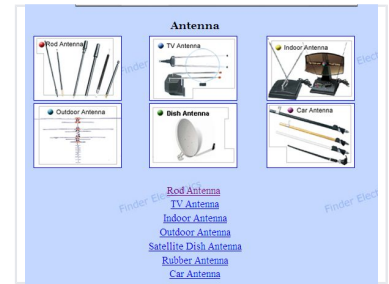

Signal Receiving Antenna

These antennas are designed to receive signals for various applications. They are used in television, radio, satellite, and mobile communication systems.

Overview

Versatile Signal Reception Solutions

This collection of signal receiving antennas offers a comprehensive range of solutions for diverse communication and entertainment needs. Designed to ensure optimal signal performance, these units cater to various applications including television broadcasting, satellite communication, and automotive radio reception. Whether for indoor, outdoor, or mobile environments, these antennas provide reliable connectivity and clarity.